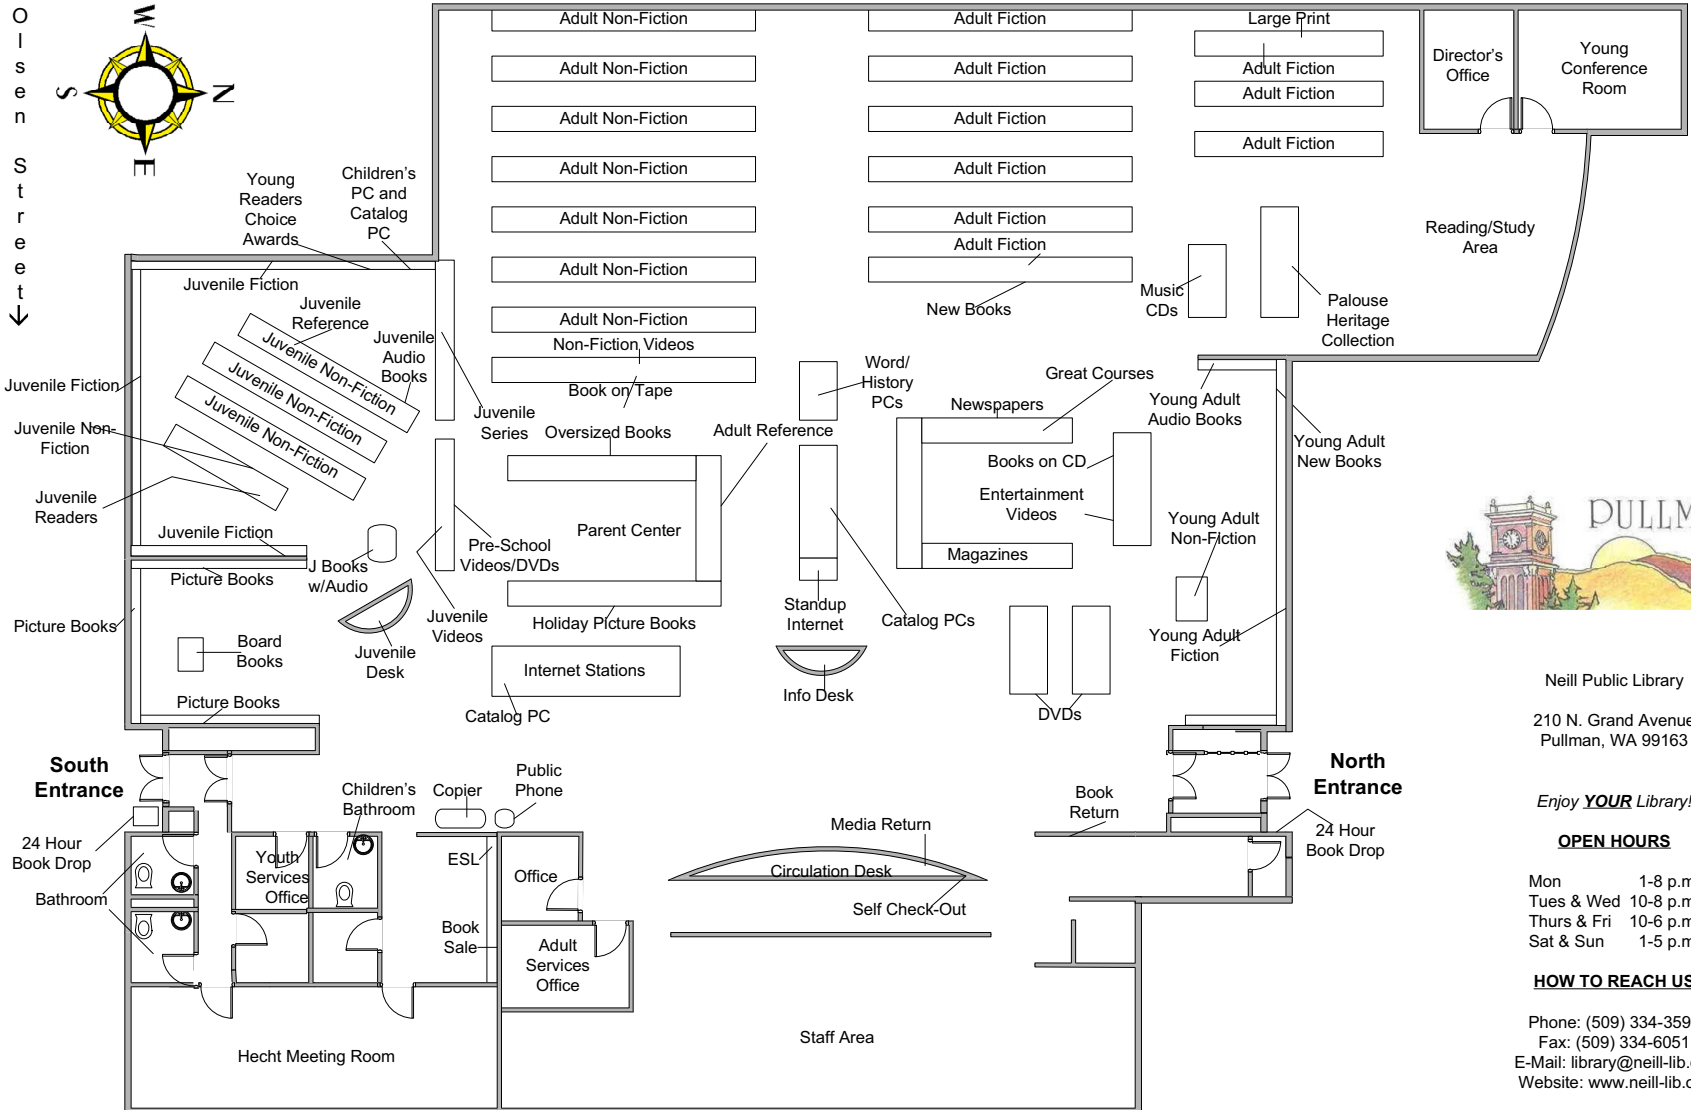

← Grand Avenue →

Map of Neill Public Library

↑
O
i
s
e
n
S
t
r
e
e
t
↓

Neill Public Library
210 N. Grand Avenue
Pullman, WA 99163

Enjoy **YOUR** Library!

OPEN HOURS

Mon	1-8 p.m.
Tues & Wed	10-8 p.m.
Thurs & Fri	10-6 p.m.
Sat & Sun	1-5 p.m.